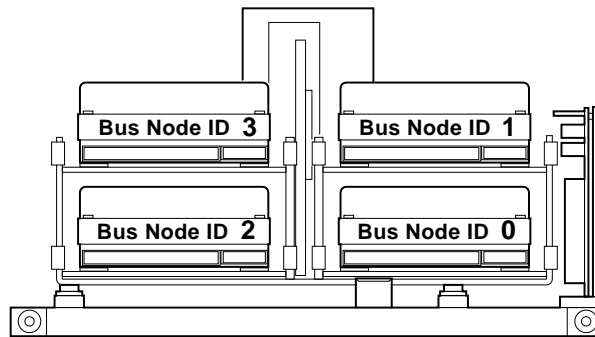

3 1/2-Inch DSSI Disk Drive Installation Instructions

EK-DS3DR-IN. A01

November 1992

This document illustrates how to install all 3 1/2-inch RF-Series DSSI drives into the DEC 4000 AXP™ Model 600 Series system.

© Digital Equipment Corporation 1992. All rights reserved.

S2127

1 RF-Series 3 1/2-Inch Fixed Disks

Figure 1 RF-Series 3 1/2-Inch Storage Assembly

MLO-009822

Figure 2 RF-Series 3 1/2-Inch Drive ID Selection

3 1/2-Inch Fixed-Media Storage Tray

Front Panel

MLO-009819