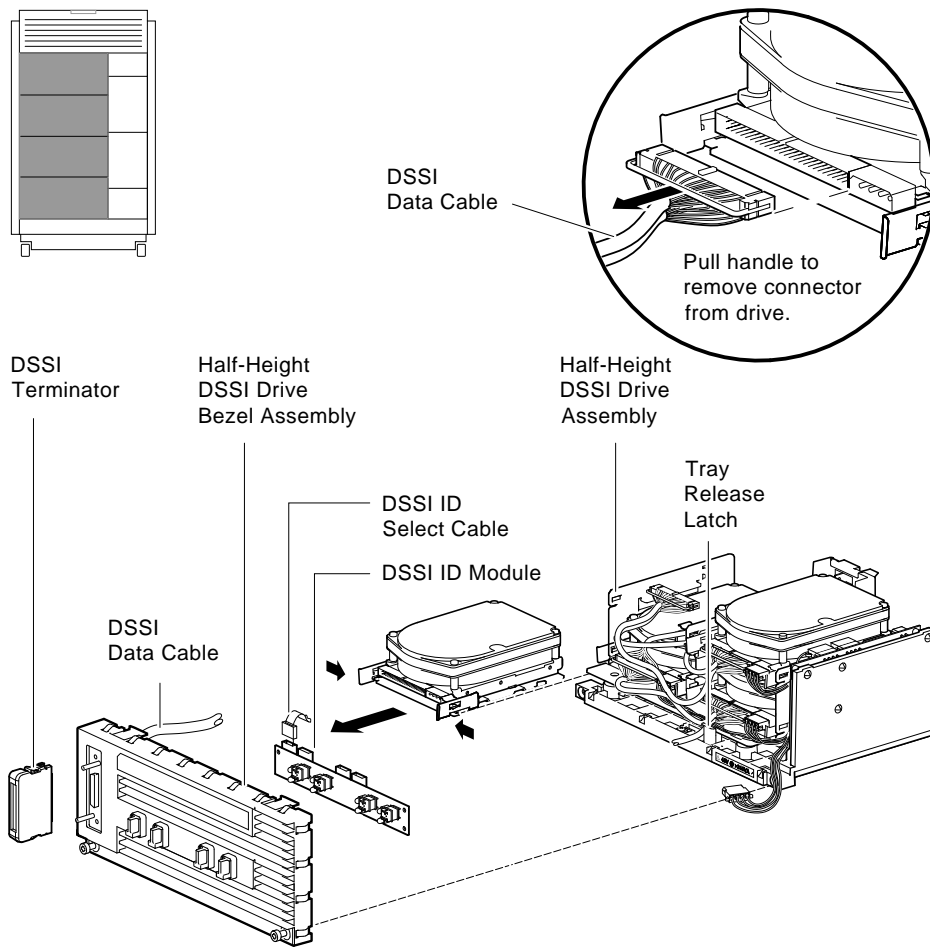

3 1/2-Inch DSSI Disk Drive Installation Instructions

EK-DS3DR-IN. A01

November 1992

This document illustrates how to install all 3 1/2-inch RF-Series DSSI drives into the DEC 4000 AXP™ Model 600 Series system.

© Digital Equipment Corporation 1992. All rights reserved.

S2127

1 RF-Series 3 1/2-Inch Fixed Disks

Figure 1 RF-Series 3 1/2-Inch Storage Assembly

MLO-009822

Figure 2 RF-Series 3 1/2-Inch Drive ID Selection

3 1/2-Inch Fixed-Media Storage Tray

Front Panel

MLO-009819