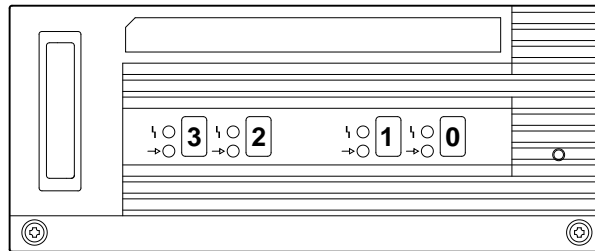

3 1/2-Inch DSSI Disk Drive Installation Instructions

EK-DS3DR-IN. A01

November 1992

This document illustrates how to install all 3 1/2-inch RF-Series DSSI drives into the DEC 4000 AXP™ Model 600 Series system.

© Digital Equipment Corporation 1992. All rights reserved.

S2127

1 RF-Series 3 1/2-Inch Fixed Disks

Figure 1 RF-Series 3 1/2-Inch Storage Assembly

MLO-009822

Figure 2 RF-Series 3 1/2-Inch Drive ID Selection

3 1/2-Inch Fixed-Media Storage Tray

Front Panel

MLO-009819